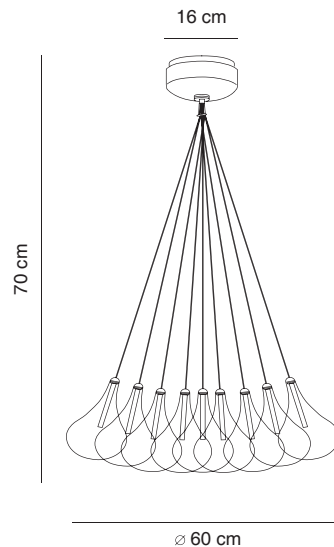

# Drop Led

Design by Cristian Cubiñá

Materiales: estructura de hierro cromado, pantalla de cristal soplado transparente

**Materials: structure chromed iron, shade transparent blown glass**

Driver incluido 90-264V 12VDC  
**Driver included 90-264V 12VDC**

El plafón Drop Led 'S' de racimo, tanto el de 19 como el de 37 luces, tiene una longitud total de 70cm. Este modelo se suministra con un anillo de caucho que se desliza a lo largo de los cables, pudiéndose situar en cualquier punto de su recorrido para dotar a la luminaria de una forma diferente. La estructura es de hierro cromado y las pantallas son de cristal soplado de borosilicato transparente. Incluyen el driver (uno en la de 19, dos en la de 37) alojado en el interior del florón. El cable es de tipo coaxial. Los portalámparas son G4 y las bombillas LED (no regulables en intensidad) de 1,1W 95lm 2700K CRI>80 van siempre incluidas.

*The Drop Led 'S' cluster ceiling lamp, both 19 and 37 lights, has a total length of 70cm. This model is supplied with a rubber ring that slides along the cables; it can be placed at any point to give the fixture a different shape. The structure is made of chrome iron and the shades are made of transparent borosilicate glass. They include the driver (one in 19, two in 37) housed inside the canopy. The cable is coaxial type. The sockets are G4 and the LED bulbs (not dimmable) 1.1W 95lm 2700K CRI>80 are also included.*

**The Drop Led 'S' cluster ceiling lamp, both 19 and 37 lights, has a total length of 70cm. This model is supplied with a rubber ring that slides along the cables; it can be placed at any point to give the fixture a different shape. The structure is made of chrome iron and the shades are made of transparent borosilicate glass. They include the driver (one in 19, two in 37) housed inside the canopy. The cable is coaxial type. The sockets are G4 and the LED bulbs (not dimmable) 1.1W 95lm 2700K CRI>80 are also included.**