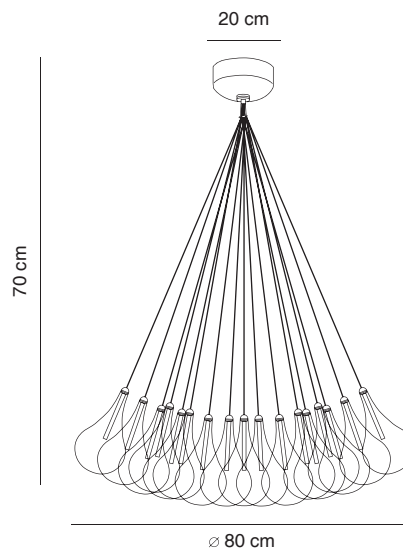

El plafón Drop Led 'S' de racimo, tanto el de 19 como el de 37 luces, tiene una longitud total de 70cm. Este modelo se suministra con un anillo de caucho que se desliza a lo largo de los cables, pudiéndose situar en cualquier punto de su recorrido para dotar a la luminaria de una forma diferente. La estructura es de hierro cromado y las pantallas son de cristal soplado de borosilicato transparente. Incluyen el driver (uno en la de 19, dos en la de 37) alojado en el interior del florón. El cable es de tipo coaxial. Los portalámparas son G4 y las bombillas LED (no regulables en intensidad) de 1,1W 95lm 2700K CRI>80 van siempre incluidas.

*The Drop Led 'S' cluster ceiling lamp, both 19 and 37 lights, has a total length of 70cm. This model is supplied with a rubber ring that slides along the cables; it can be placed at any point to give the fixture a different shape. The structure is made of chrome iron and the shades are made of transparent borosilicate glass. They include the driver (one in 19, two in 37) housed inside the canopy. The cable is coaxial type. The sockets are G4 and the LED bulbs (not dimmable) 1.1W 95lm 2700K CRI>80 are also included.*

**The Drop Led 'S' cluster ceiling lamp, both 19 and 37 lights, has a total length of 70cm. This model is supplied with a rubber ring that slides along the cables; it can be placed at any point to give the fixture a different shape. The structure is made of chrome iron and the shades are made of transparent borosilicate glass. They include the driver (one in 19, two in 37) housed inside the canopy. The cable is coaxial type. The sockets are G4 and the LED bulbs (not dimmable) 1.1W 95lm 2700K CRI>80 are also included.**